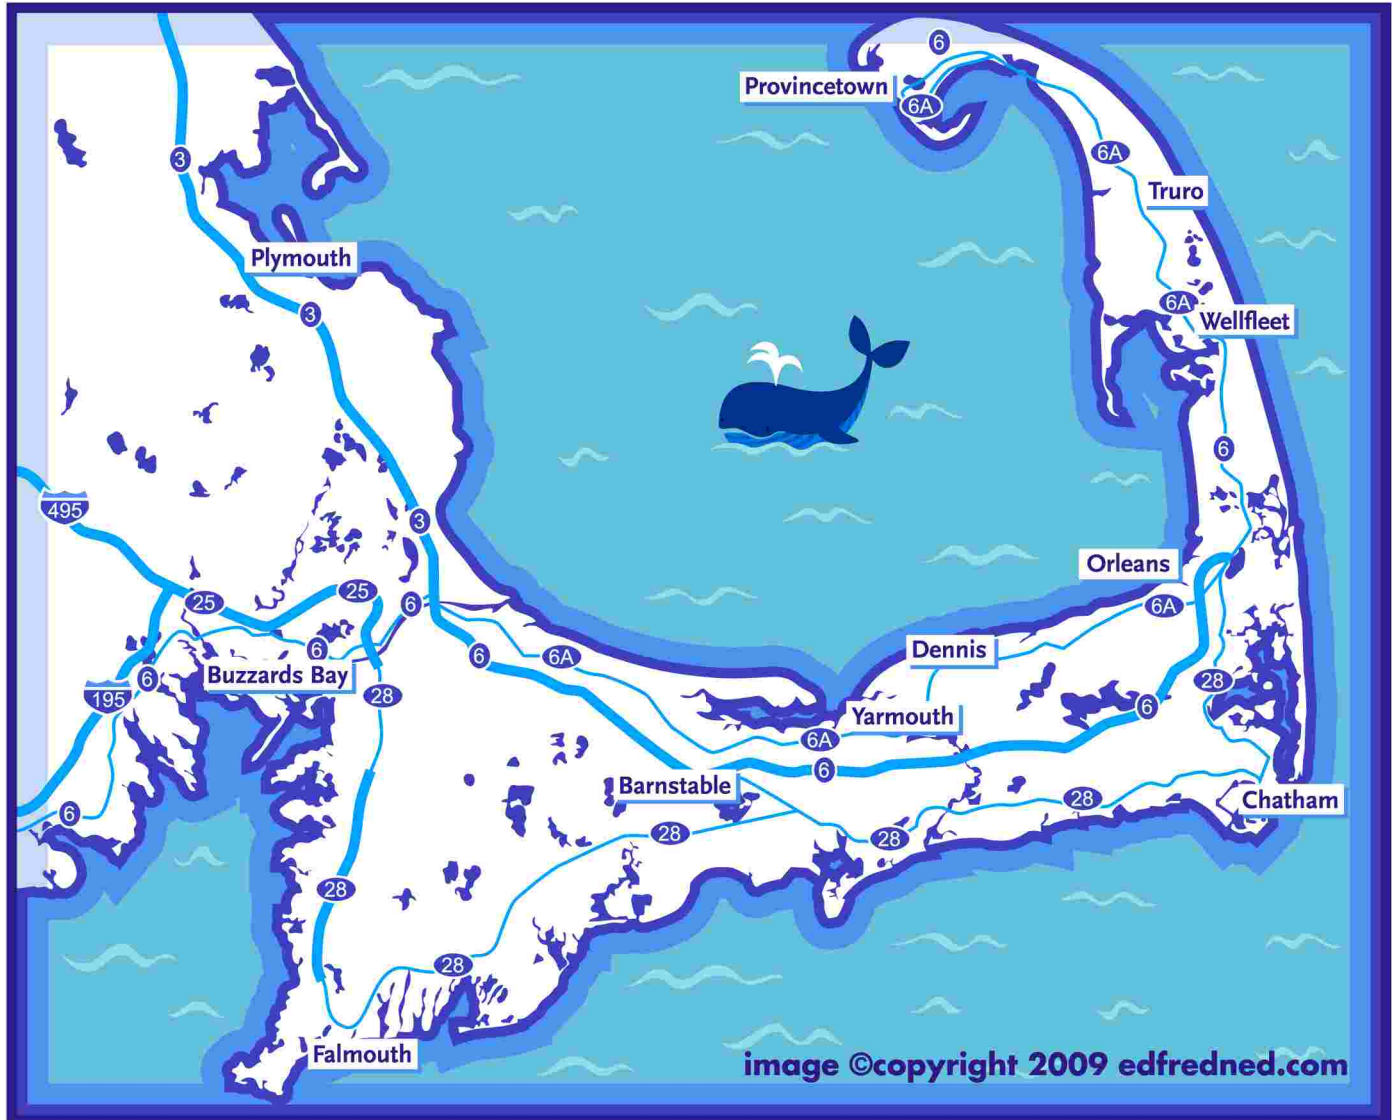

## Map of Cape Cod

Have a great time on the Cape- this map has the main routes in and out and should keep you from getting lost. And if you find yourself in Wellfleet, see a double feature at the great drive-in movie theatre ([www.wellfleetdrivein.com](http://www.wellfleetdrivein.com)).

Please don't sell this map or make any changes to it like add a bathing suit to the whale. Although I'm giving away access to this map, I still retain my copyright to the entire illustration, so there. If you want to repost, please link back to my blog (<http://edfredned.blogspot.com/2009/06/cape-cod-map-download-free-version.html>).